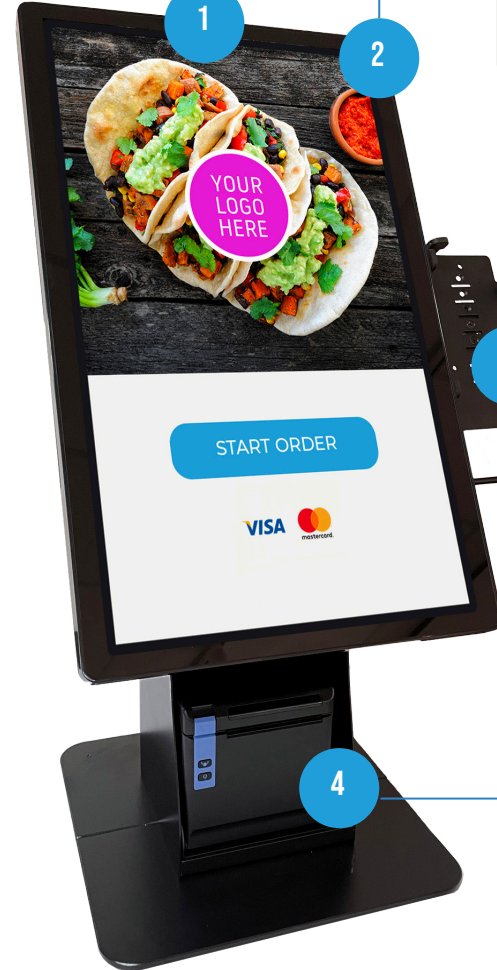

element™

ELEMENT 22" SELF SERVICE KIOSK

MODULARITY TO SUIT YOUR DESIRED APPLICATIONS

ELEMENT 22" SELF SERVICE KIOSK

MODULARITY TO SUIT YOUR DESIRED APPLICATIONS

Element 22" All-in-One Windows or Android Self-Service Kiosk and Counter Stand

VESA Payment Terminal Mount (Optional)

Counter Stand (Floor Stand optional)

Element K22 All-in-One Windows or Android Touch Screen Kiosk

Payment Terminal Multi-Grip Mounts (Optional)

Thermal Receipt Printer (Optional)

1 ELEMENT SELF-SERVICE BUNDLE WITH ELEMENT 22" KIOSK AND COUNTER STAND

The Element Self Service Kiosk E-Series is a quality, affordable and modular solution, designed to meet the self-service needs of customers, retailers and many industry applications. Offering a counter top or free standing floor stand with a 22" all-in-one touch computer you can add optional accessories and peripherals to allow innovative ways for your customers to interact with your brand however you choose:

- Self Check Out
- Self Ordering
- Guest Check-In
- Visitor Management
- Endless Aisle
- Product information
- Digital Signage
- Price Checker

To provide you the versatility to suit the application or software, the Element SSK uses an Element K22 All-in-one 22" projective capacitive touch screen computer offering both Android and Windows operating system, mounted on a purposefully designed counter stand with optional floor stand extension. The SSK2201-C Stand includes a dedicated receipt printer space with full cable management and optional accessory mount which allows you to simply add a payment terminal to your kiosk or add an additional 2D Barcode scanner. The Element SSK E-Series is simplified to allow ease of installation and provide you the modularity to suit your desired applications.