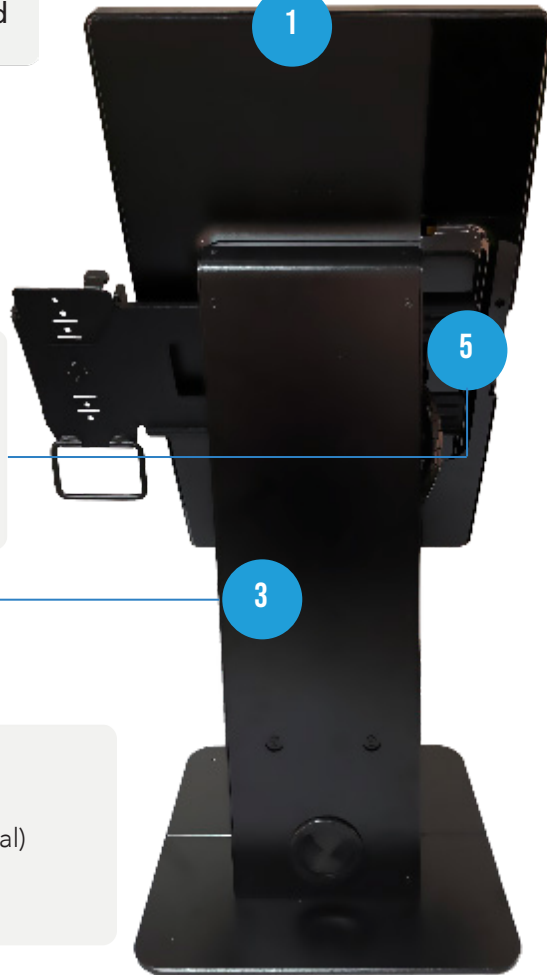

element™

ELEMENT 22" SELF SERVICE KIOSK

MODULARITY TO SUIT YOUR DESIRED APPLICATIONS

ELEMENT 22" SELF SERVICE KIOSK

MODULARITY TO SUIT YOUR DESIRED APPLICATIONS

Element 22" All-in-One Windows or Android Self-Service Kiosk and Counter Stand

VESA Payment Terminal Mount (Optional)

Counter Stand (Floor Stand optional)

Element K22 All-in-One Windows or Android Touch Screen Kiosk

Payment Terminal Multi-Grip Mounts (Optional)

Thermal Receipt Printer (Optional)

1 ELEMENT SELF-SERVICE BUNDLE WITH ELEMENT 22" KIOSK AND COUNTER STAND

The Element Self Service Kiosk E-Series is a quality, affordable and modular solution, designed to meet the self-service needs of customers, retailers and many industry applications. Offering a counter top or free standing floor stand with a 22" all-in-one touch computer you can add optional accessories and peripherals to allow innovative ways for your customers to interact with your brand however you choose:

- Self Check Out
- Self Ordering
- Guest Check-In
- Visitor Management
- Endless Aisle
- Product information
- Digital Signage
- Price Checker

To provide you the versatility to suit the application or software, the Element SSK uses an Element K22 All-in-one 22" projective capacitive touch screen computer offering both Android and Windows operating system, mounted on a purposefully designed counter stand with optional floor stand extension. The SSK2201-C Stand includes a dedicated receipt printer space with full cable management and optional accessory mount which allows you to simply add a payment terminal to your kiosk or add an additional 2D Barcode scanner. The Element SSK E-Series is simplified to allow ease of installation and provide you the modularity to suit your desired applications.