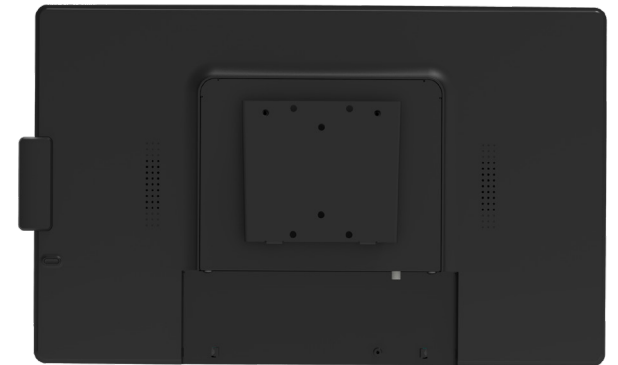

2 ELEMENT 22" ALL-IN-ONE WINDOWS OR ANDROID TOUCH SCREEN KIOSKS

Element K22 is a 21.5" Windows or Android based Full Flat Touch Screen LCD with 7H hardness durable glass with 16.16mm Slim Bezel free design and 1920 x 1080 (FHD) resolution.

With a sleek slim design (37.9mm width) the fanless CPU, noise-free Panel PC is ideally suited in roles such as Self-Check In and Self-Check Out, Self Service Terminals (Self Ordering), or act as Digital Signage Display / Information Display.

Windows Interface

Android Interface

OS	SKU	DESCRIPTION
Android	TTETK22A003	ELEMENT K22A MT8390 8/32 21.5/P WIFI N/STD BK AD13 INCL: • 21.5" AIO Android 13 Touch Screen Computer • MT8390 with 8GB Ram and 32GB Storage • 3 year warranty
Windows	TTETK22W015	ELEMENT K22W J6412 8/128 21.5P N/STD BLK W10 INCL: • 21.5" AIO Windows 10 IoT Enterprise LTSC 2021 Touch Screen Computer • Intel Elkhart Lake Celeron J6412 CPU with 8GB Ram and 128GB Storage • 3 year warranty
Windows	TTETVK215W001	ELEMENT VK215W J6412 8/128 21.5P N/STD BLK W10 INCL: • 21.5" AIO Windows 10 IoT LTSC 2019 Touch Screen Computer • Intel Elkhart Lake Celeron J6412 CPU with 8GB Ram and 128GB Storage • 3 year warranty

For further details specifications and datasheets please visit: www.elementpos.co