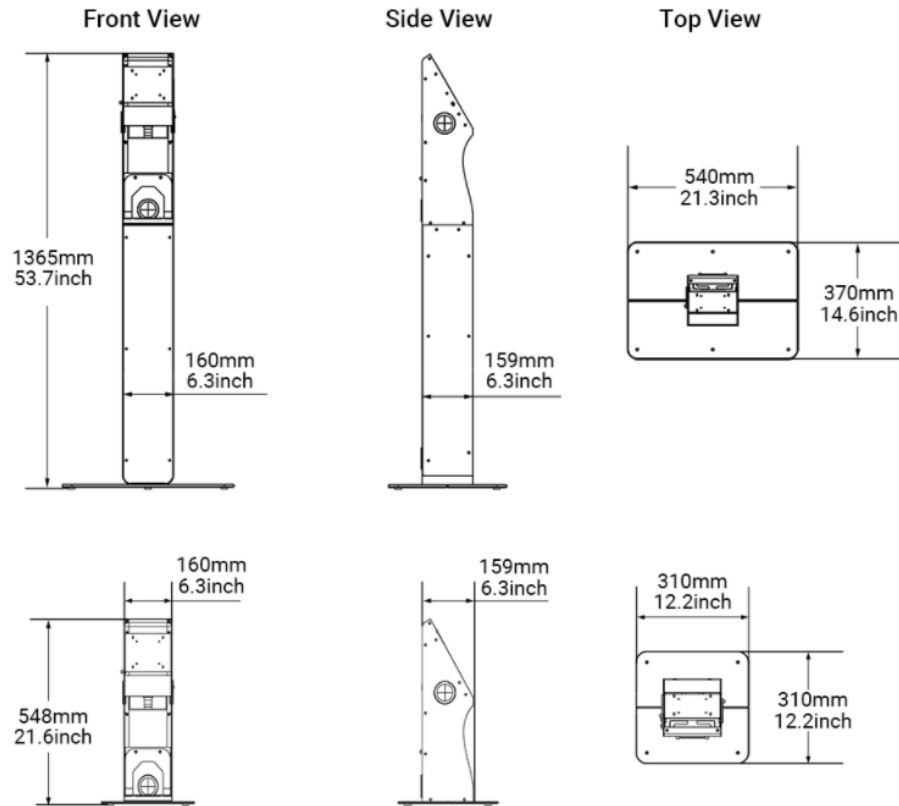

ELEMENT 22" SELF-SERVICE KIOSK – COUNTER AND FLOOR STAND

Do you need a versatile and compact mounting solution or your Kiosk to fit into existing environments?

The Element SSK2201-C and SSK2201-F provide the flexibility to mount the Element K22 in any existing and new environment you need for creating a Self-Service Kiosk.

ITEM	SKU	DESCRIPTION
Counter	KIETSSK22E001	Element Kiosk Stand Desktop Black for SSK-22E
Floor (Optional)	KIETSSK22E002	Element Kiosk Stand Floor Base Black for SSK-22E

(Unit mm)