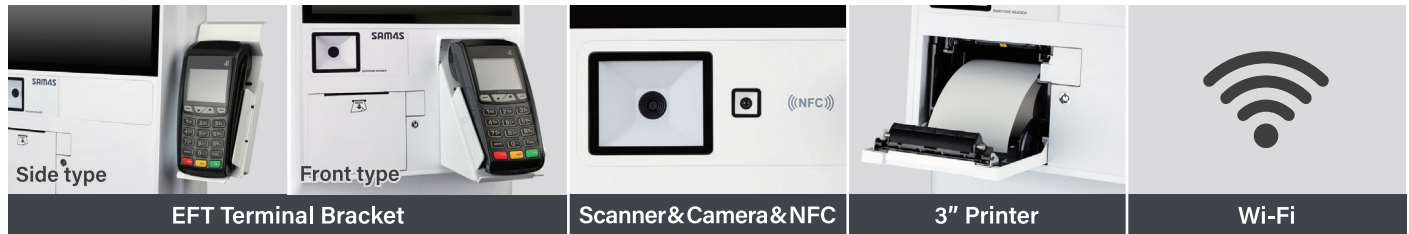

SAM4S

Your KIOSK Business Partner

ASTRA

Style added on Performance ASTRA KIOSK

- Introducing game changing CPU, Elkhart Lake J6412
- Market's Proven Core i series CPU (Core i3-1115G4 & Core i5-1135G7)
- Easy access to Ethernet Port
- Available to max. 6 Serial Ports
- Minimal Design suitable for ALL Shops & ALL Installation Types

Available Options

Interface Layout

Specification

Model	ASTRA263		ASTRA363		ASTRA563	
Display	LCD	21.5inch (1920*1080/FHD)				
	Touch	10 Points support(PCAP)				
System	CPU	Intel Celeron J6412 (Quad Core up to 2.6GHz)	Intel Core i3-1115G4 (Dual Core up to 4.1GHz)	Intel Core i5-1135G7 (Dual Core up to 4.2GHz)		
	Storage	SSD 64GB (up to 256GB)				
	Memory	SODIMM DDR IV 4GB (up to 32GB)				
	OS	Windows10 IoT, Windows11 IoT				
	Audio	2 x 5.0W Speaker				
	Printer	3 inch thermal printer with auto-cutter				
	Power	Input AC 100~240V/50~60Hz				
I/O	Serial	5 Ports (additional option 1 port available)	4 Ports (additional option 2 ports available)			
	USB	4 Ports				
	Ethernet	IEEE 802.3 10/100/1000 Ethernet				
	External Display	1 Port				
General	Dimension(mm) (WxDxH)	System : 334 x 275 x 776mm System with Stand : 400 x 380 x 1571mm				
	Weight(Kg)	System : 15.5kg				
Option	Barcode Scanner	2D				
	Wi-Fi	IEEE 802.11 b/g/n				
	Stand	Dimension & Weight	400 x 380 x 803mm / 18.8kg			
	EFT bracket	External Front Bracket/ External Side Bracket (for payment terminal)				