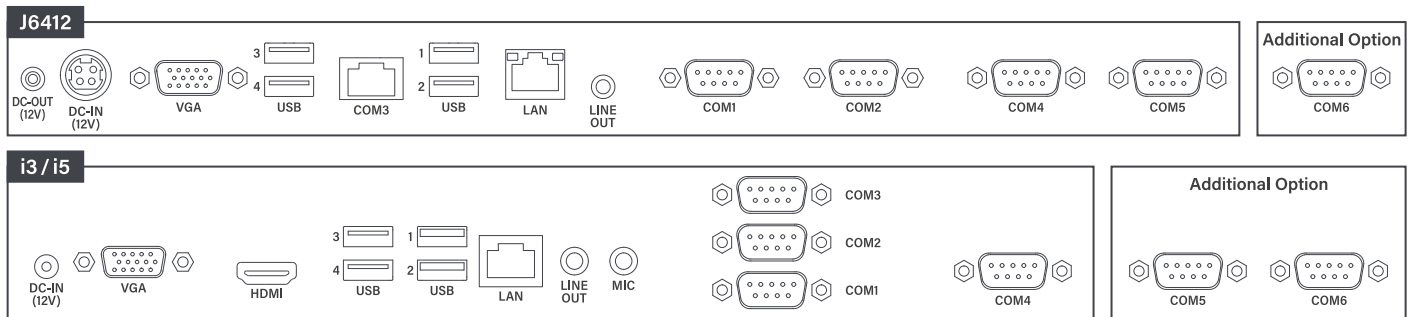

SAM4S

Your KIOSK Business Partner

ASTRA

Style added on Performance ASTRA KIOSK

- Introducing game changing CPU, Elkhart Lake J6412
- Market's Proven Core i series CPU (Core i3-1115G4 & Core i5-1135G7)
- Easy access to Ethernet Port
- Available to max. 6 Serial Ports
- Minimal Design suitable for ALL Shops & ALL Installation Types

Available Options

Interface Layout

Specification

Model	ASTRA263		ASTRA363		ASTRA563	
Display	LCD	21.5inch (1920*1080/FHD)				
	Touch	10 Points support(PCAP)				
System	CPU	Intel Celeron J6412 (Quad Core up to 2.6GHz)	Intel Core i3-1115G4 (Dual Core up to 4.1GHz)	Intel Core i5-1135G7 (Dual Core up to 4.2GHz)		
	Storage	SSD 64GB (up to 256GB)				
	Memory	SODIMM DDR IV 4GB (up to 32GB)				
	OS	Windows10 IoT, Windows11 IoT				
	Audio	2 x 5.0W Speaker				
	Printer	3 inch thermal printer with auto-cutter				
	Power	Input AC 100~240V/50~60Hz				
I/O	Serial	5 Ports (additional option 1 port available)	4 Ports (additional option 2 ports available)			
	USB	4 Ports				
	Ethernet	IEEE 802.3 10/100/1000 Ethernet				
	External Display	1 Port				
General	Dimension(mm) (WxDxH)	System : 334 x 275 x 776mm System with Stand : 400 x 380 x 1571mm				
	Weight(Kg)	System : 15.5kg				
Option	Barcode Scanner	2D				
	Wi-Fi	IEEE 802.11 b/g/n				
	Stand	Dimension & Weight	400 x 380 x 803mm / 18.8kg			
	EFT bracket	External Front Bracket/ External Side Bracket (for payment terminal)				